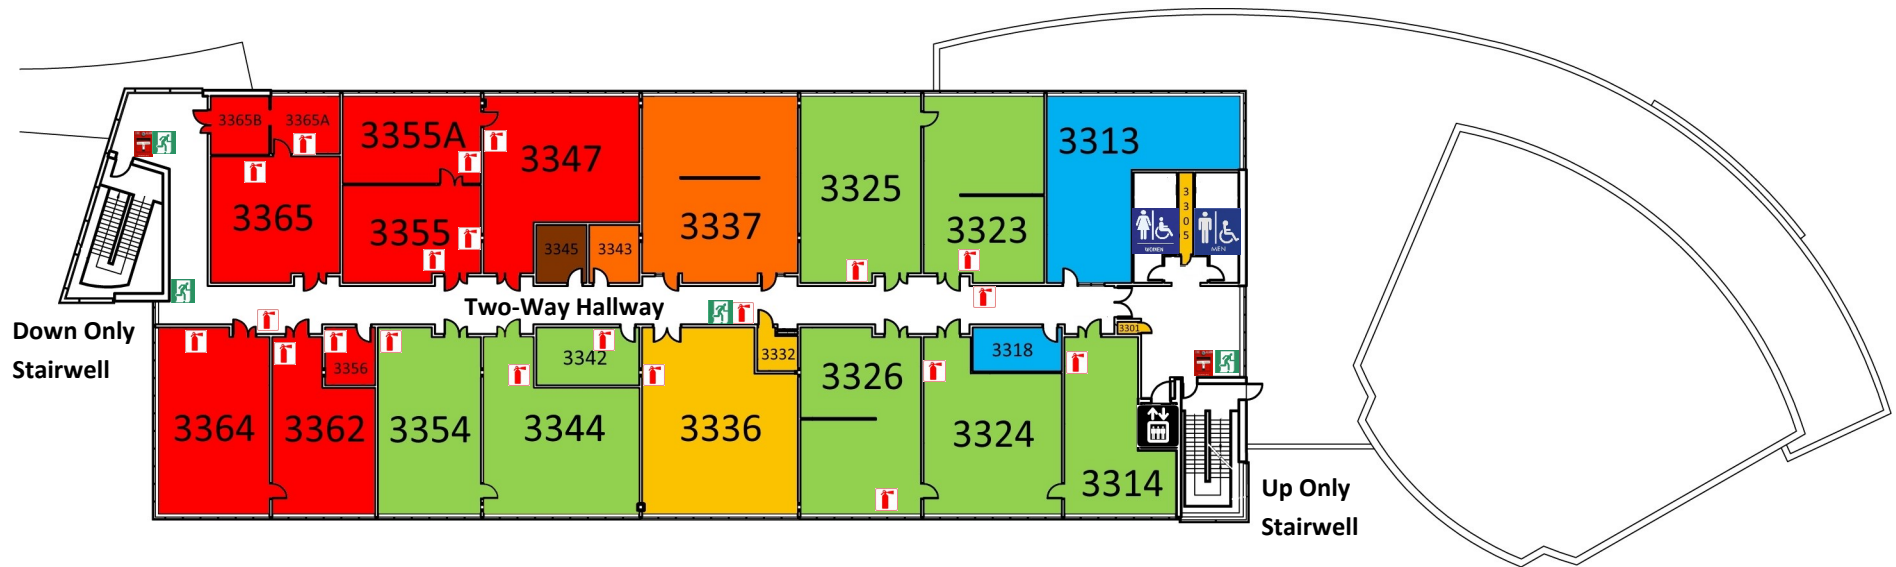

Hoover Hall

Third Floor

-  Elevator
-  Restrooms
-  Fire Alarm
-  Fire Extinguisher
-  Evacuation Map Location

MSE TEACHING LABS

- 3347 Materials Synthesis/Processing
- 3355 Metallography
- 3356 Powder Storage/Processing
- 3362 Thermal Processing
- 3364 Thermal Characterization
- 3365 Scanning Electron Microscope (SEM)
- 3365B Personal Scanning Electron Microscope (PSEM)