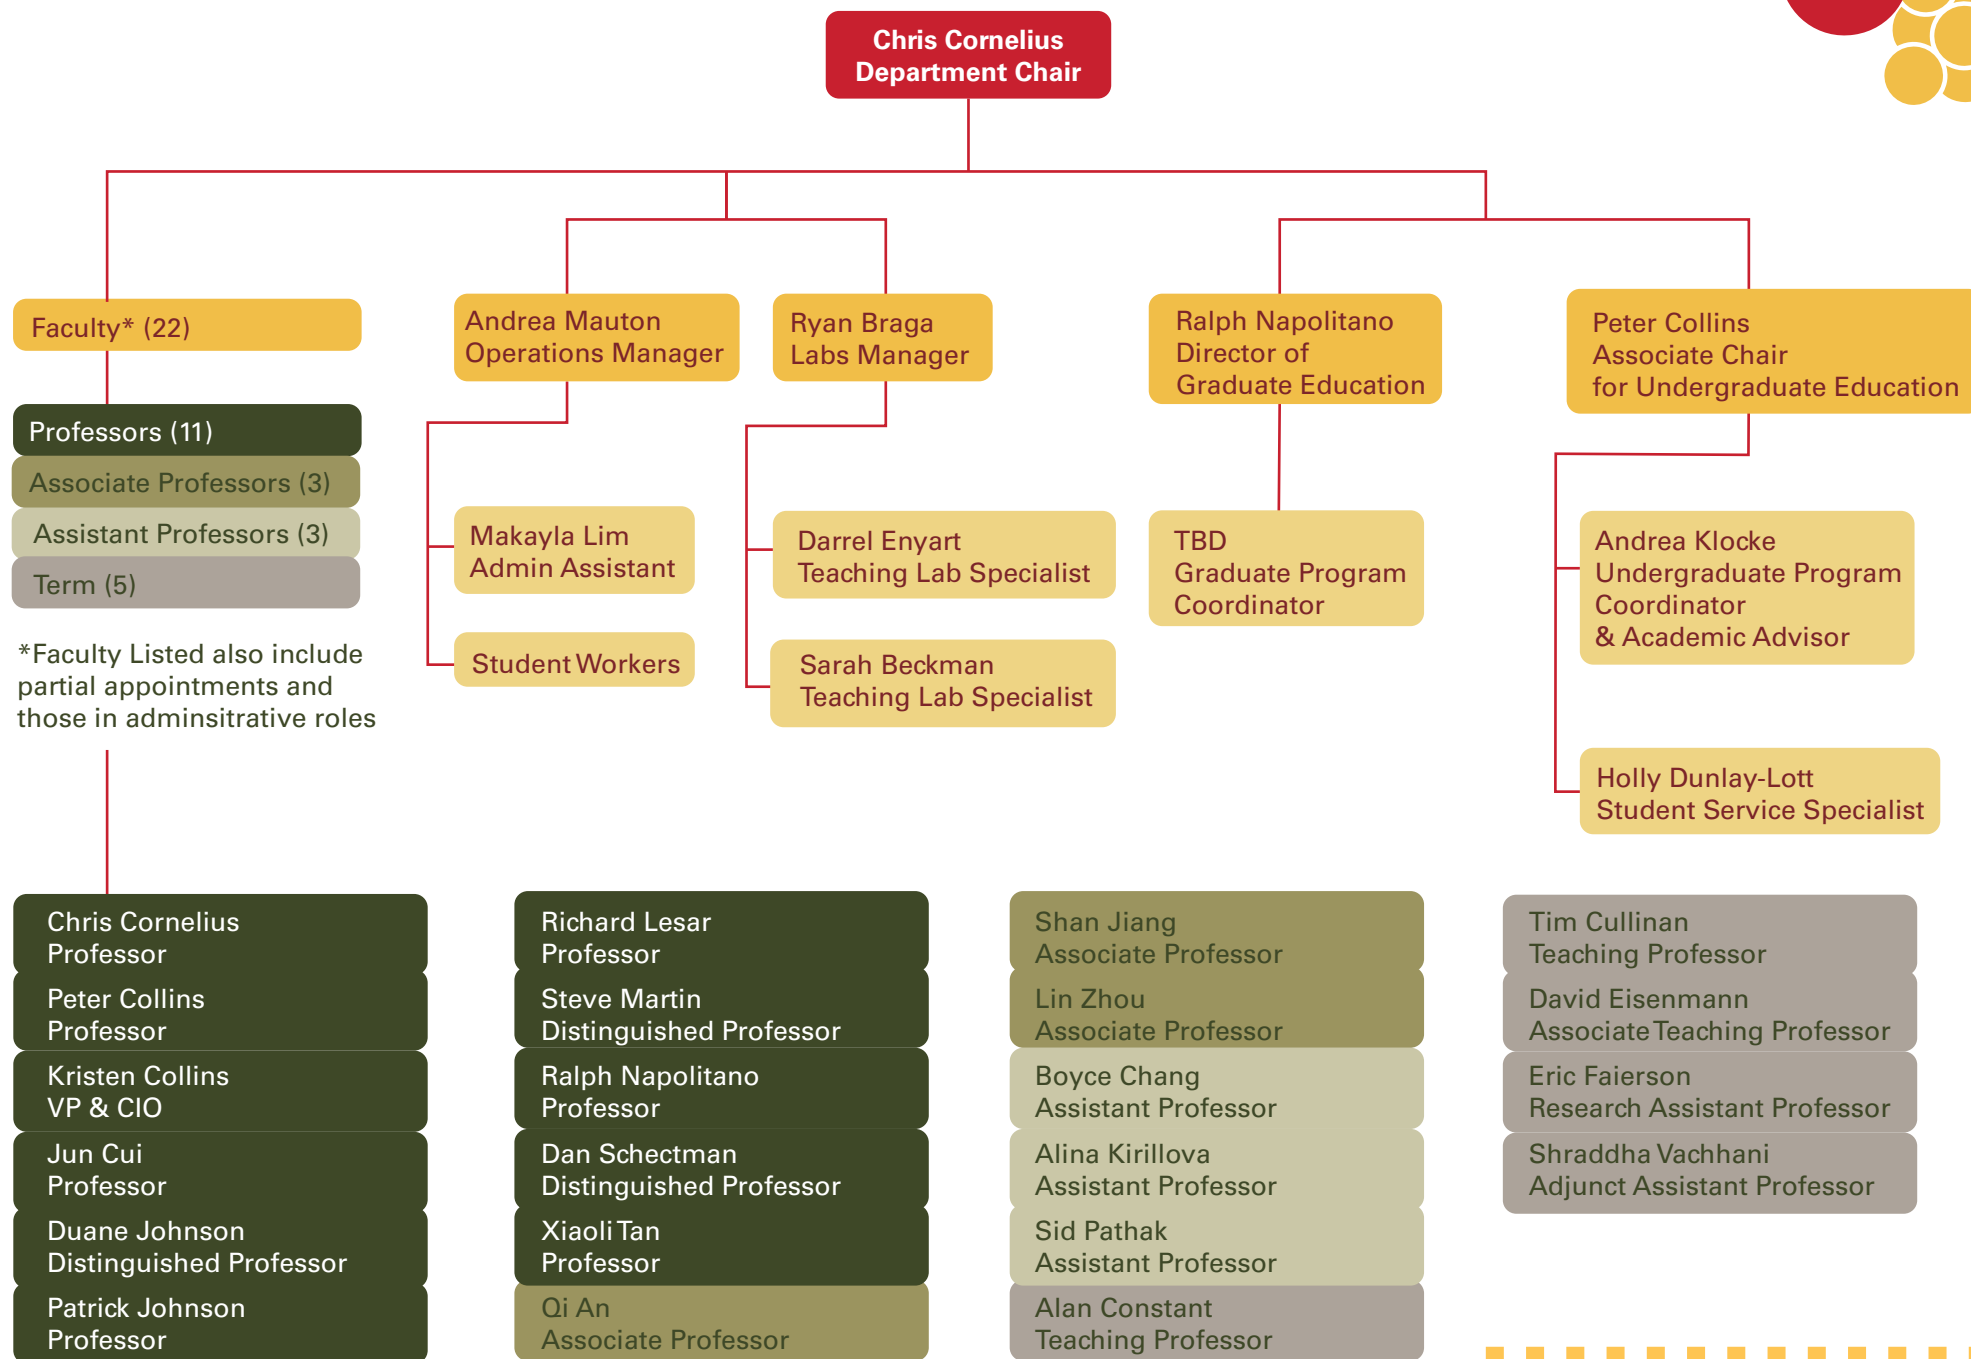

IOWA STATE UNIVERSITY

Department of Materials Science and Engineering

*Faculty Listed also include partial appointments and those in administrative roles